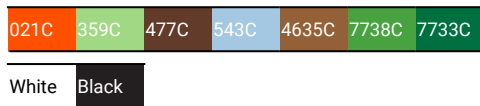

Swinging top maze

Swinging top maze is an element with a playing module placed on a weighted round foot. Balance the plate to get the 4 balls in the holes. The play system can be used as a stand-alone element or as part of a larger concept.

The play system is made of FSC-certified wood and finished with an antibacterial varnish. It is suitable for all ages.

Graphic colours Pantone no.

Wooden modules | Swinging top maze

Article no.	Size HxWxD	Mounting	Age	KG	
SC00100	75x60x60cm	free standing	2 - 8 years	38 KG	Birch plywood, MDF, stainless steel, PVC, PC, POM